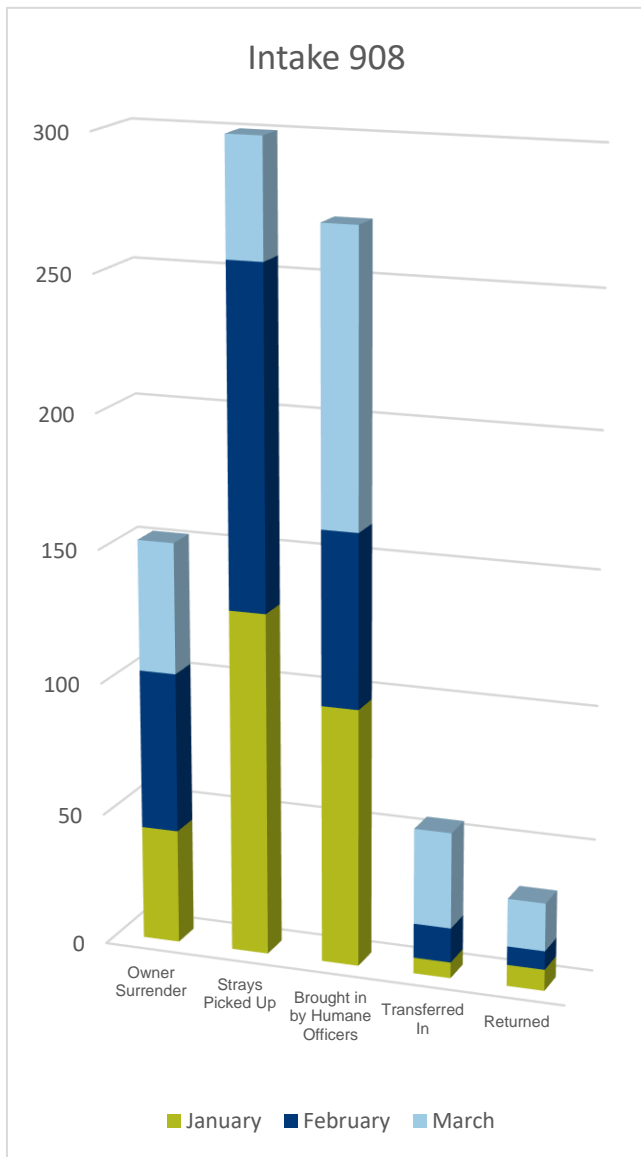

Animal Care Report – 2022 Q1

*Less common placement and intake options are not shown but are included in the total count.

Our goal is to eliminate euthanasia of healthy adoptable animals.

Euthanasia total includes owner requested euthanasia. Unadoptable animals for whom euthanasia is the most humane alternative due to injury, disease, are vicious, fractious or exhibit extremely fearful behavior.