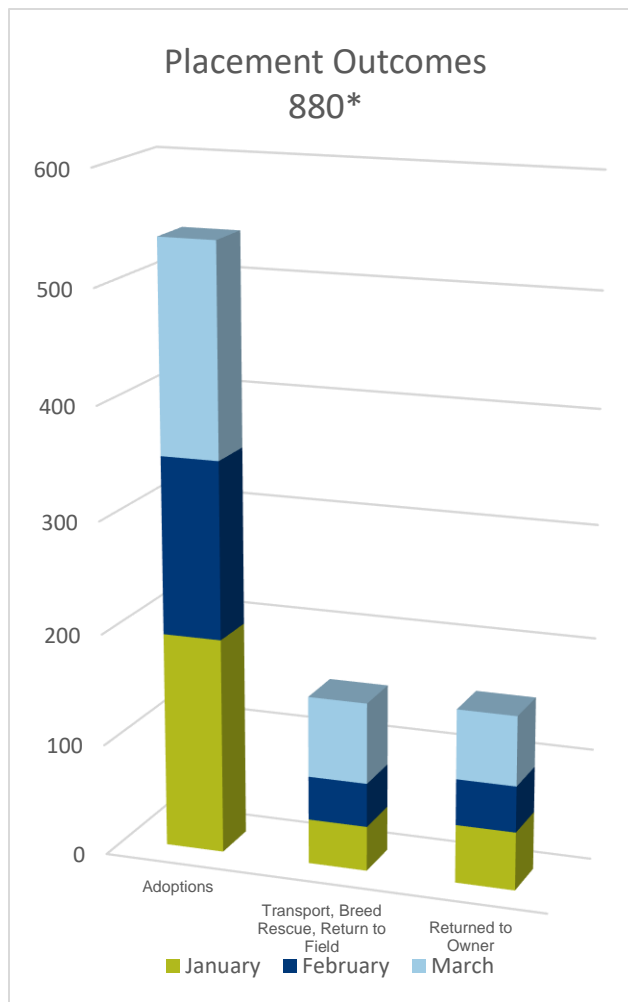

Animal Care Report – 2022 Q1

*Less common placement and intake options are not shown but are included in the total count.

Our goal is to eliminate euthanasia of healthy adoptable animals.

Euthanasia total includes owner requested euthanasia. Unadoptable animals for whom euthanasia is the most humane alternative due to injury, disease, are vicious, fractious or exhibit extremely fearful behavior.