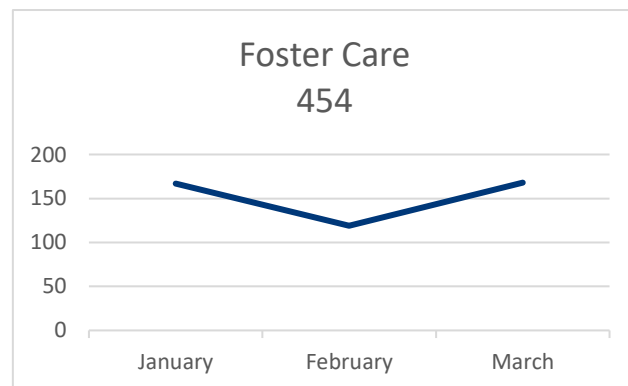

Animal Care Report – 2022 Q1

*Less common placement and intake options are not shown but are included in the total count.

Our goal is to eliminate euthanasia of healthy adoptable animals.

Euthanasia total includes owner requested euthanasia. Unadoptable animals for whom euthanasia is the most humane alternative due to injury, disease, are vicious, fractious or exhibit extremely fearful behavior.