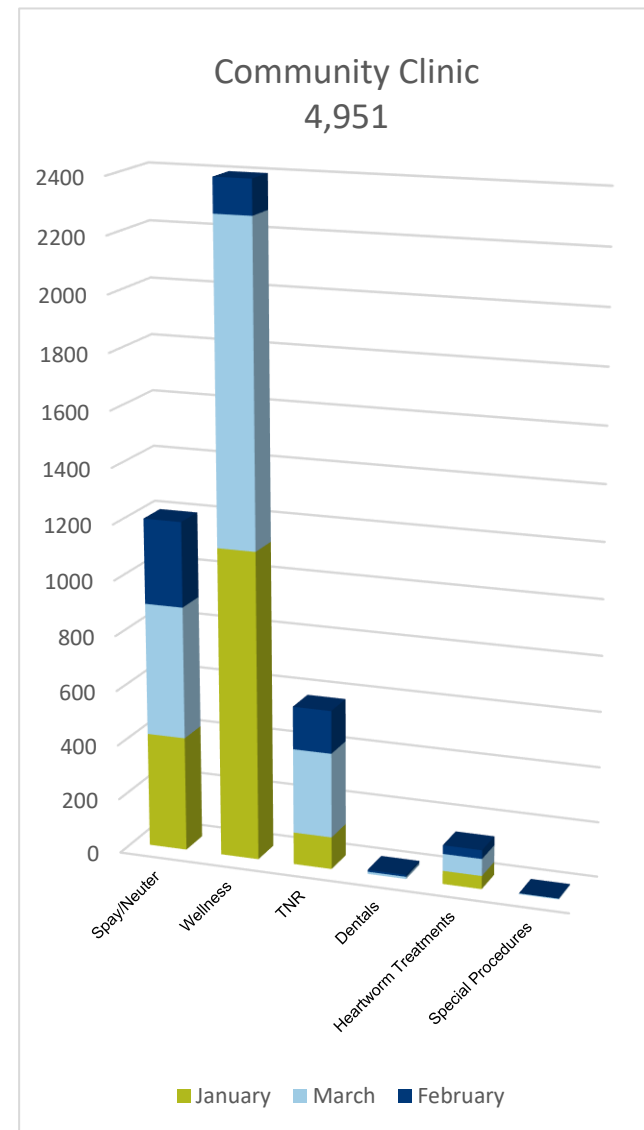

Animal Care Report – 2022 Q1

*Less common placement and intake options are not shown but are included in the total count.

Our goal is to eliminate euthanasia of healthy adoptable animals.

Euthanasia total includes owner requested euthanasia. Unadoptable animals for whom euthanasia is the most humane alternative due to injury, disease, are vicious, fractious or exhibit extremely fearful behavior.