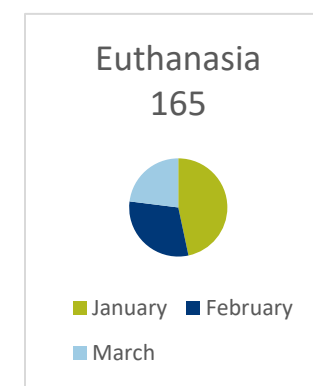

Animal Care Report – 2022 Q1

*Less common placement and intake options are not shown but are included in the total count.

Our goal is to eliminate euthanasia of healthy adoptable animals.

Euthanasia total includes owner requested euthanasia. Unadoptable animals for whom euthanasia is the most humane alternative due to injury, disease, are vicious, fractious or exhibit extremely fearful behavior.